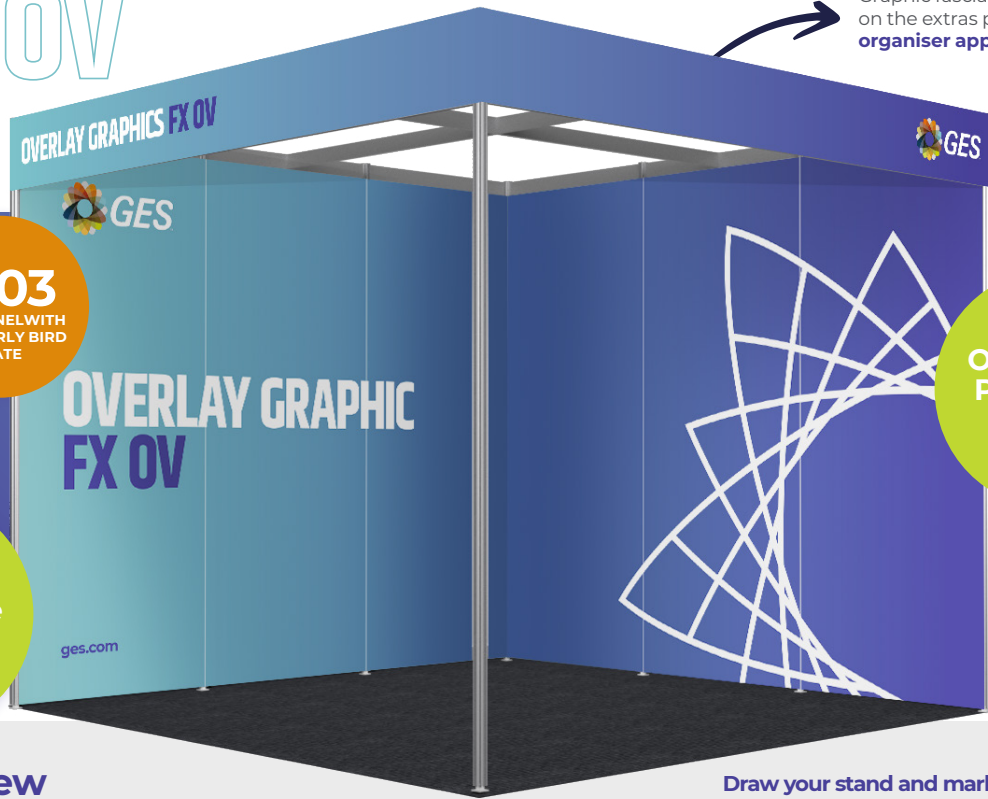

OVERLAY GRAPHICS

FX OV

Graphic fascia is available on the extras page and requires **organiser approval** prior to ordering

£303
PER PANEL WITH
OUR EARLY BIRD
RATE

NOW
Sustainable

**OUR MOST
POPULAR
CHOICE**

**NOT
SUITABLE
FOR TV
MOUNTING**

Overview

- Printed direct to panels overlaying the poles as per the visual, each panel is roughly 1m wide.
- Attached directly to the framework of the stand using a clip system.
- Hairline joins between each panel.
- Not Reusable.
- Not suitable for wall mounting or shelving. If you required a TV mounting please contact customer service to discuss solutions.

Draw your stand and mark where you would like your graphics installed.