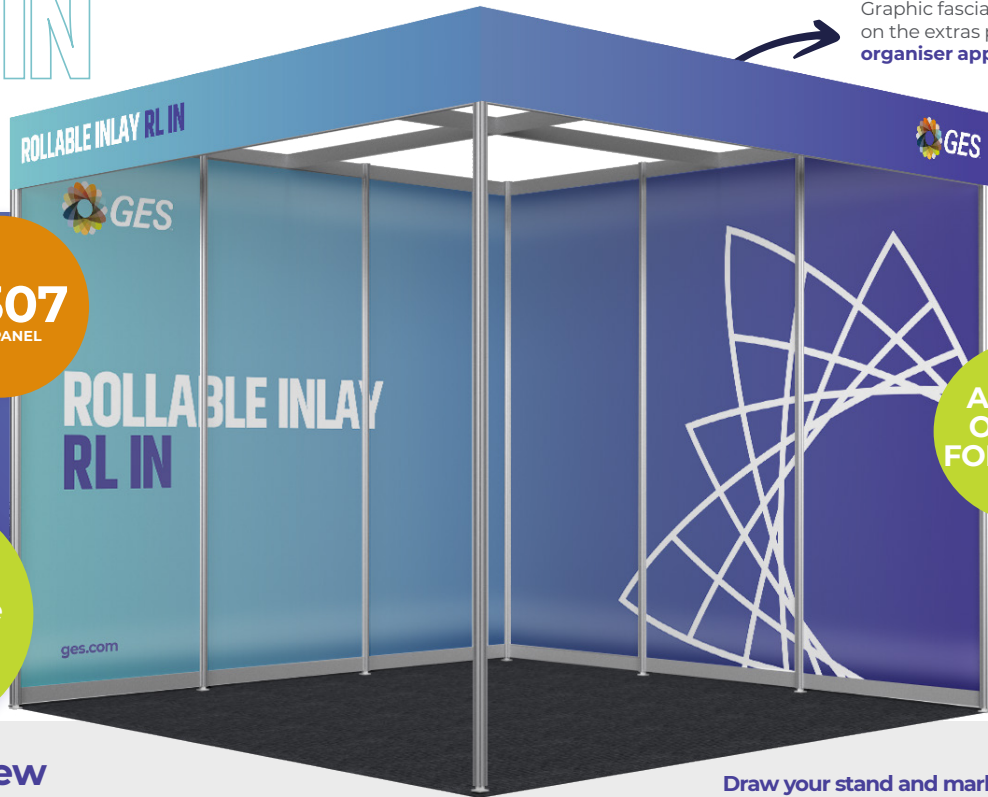

NOW
Sustainable

**OUR MOST
POPULAR
CHOICE**

**NOT
SUITABLE
FOR TV
MOUNTING**

Overview

- Printed direct to panels overlaying the poles as per the visual, each panel is roughly 1m wide.
- Attached directly to the framework of the stand using a clip system.
- Hairline joins between each panel.
- Not Reusable.
- Not suitable for wall mounting or shelving. If you required a TV mounting please contact customer service to discuss solutions.

£276
PER PANEL

NOW
Sustainable
GES

A VERY SLICK FINISH

Overview

- Printed panels sitting in between the metalwork as per the visual.
- Attached to the existing system using double sided tape.
- Not reusable.
- Suitable for shell scheme shelving and TV wall mounting. (DPI Support panel required to wall mount TV)

Draw your stand and mark where you would like your graphics installed.

Product	Quantity	Price - Early Bird	Price - Standard
FX IN		£276 per panel	£345 per panel

ROLLABLE INLAY GRAPHIC

RL IN

Graphic fascia is available on the extras page and requires **organiser approval** prior to ordering

£307
PER PANEL

**A GOOD
OPTION
FOR REUSE**

NOW
Sustainable

Overview

- Printed direct to a Rollable Material.
- Sitting in between the metalwork as per the visual.
- Attached to the existing system at the top and bottom only, with magnetic tape to allow for easy removal.
- You are responsible for the removal of the graphics and magnetic components after the show, for re-use.
***Be aware that sizes of system may vary from show to show.**
- Suitable for shell scheme shelving and TV wall mounting (DPI Support panel required to wall mount TV)
- Fixing solution for future use after show not included