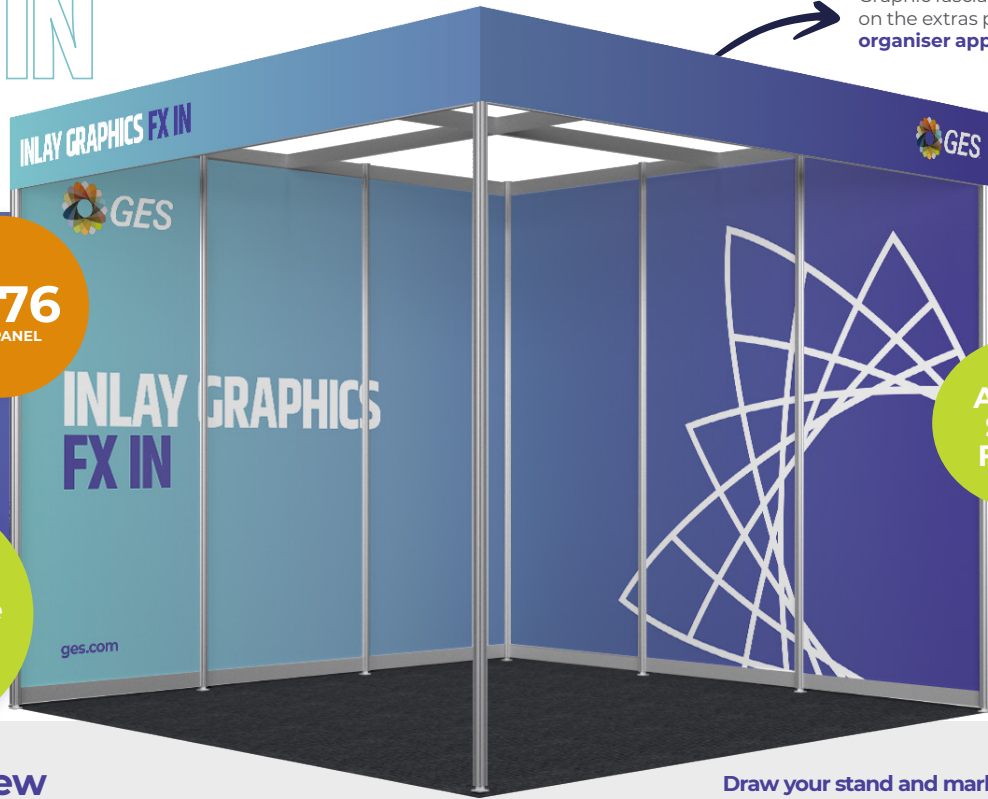

NOW
Sustainable

**OUR MOST
POPULAR
CHOICE**

**NOT
SUITABLE
FOR TV
MOUNTING**

Overview

- Printed direct to panels overlaying the poles as per the visual, each panel is roughly 1m wide.
- Attached directly to the framework of the stand using a clip system.
- Hairline joins between each panel.
- Not Reusable.
- Not suitable for wall mounting or shelving. If you required a TV mounting please contact customer service to discuss solutions.

Draw your stand and mark where you would like your graphics installed.

Product	Quantity	Price - Early Bird	Price - Standard
FX OV		£303 per panel	£379 per panel

INLAY GRAPHICS

FX IN

Graphic fascia is available on the extras page and requires **organiser approval** prior to ordering

£276
PER PANEL

NOW
Sustainable
GES

A VERY SLICK FINISH

Overview

- Printed panels sitting in between the metalwork as per the visual.
- Attached to the existing system using double sided tape.
- Not reusable.
- Suitable for shell scheme shelving and TV wall mounting. (DPI Support panel required to wall mount TV)

£307
PER PANEL

**A GOOD
OPTION
FOR REUSE**

NOW
Sustainable

Overview

- Printed direct to a Rollable Material.
- Sitting in between the metalwork as per the visual.
- Attached to the existing system at the top and bottom only, with magnetic tape to allow for easy removal.
- You are responsible for the removal of the graphics and magnetic components after the show, for re-use.
***Be aware that sizes of system may vary from show to show.**
- Suitable for shell scheme shelving and TV wall mounting (DPI Support panel required to wall mount TV)
- Fixing solution for future use after show not included